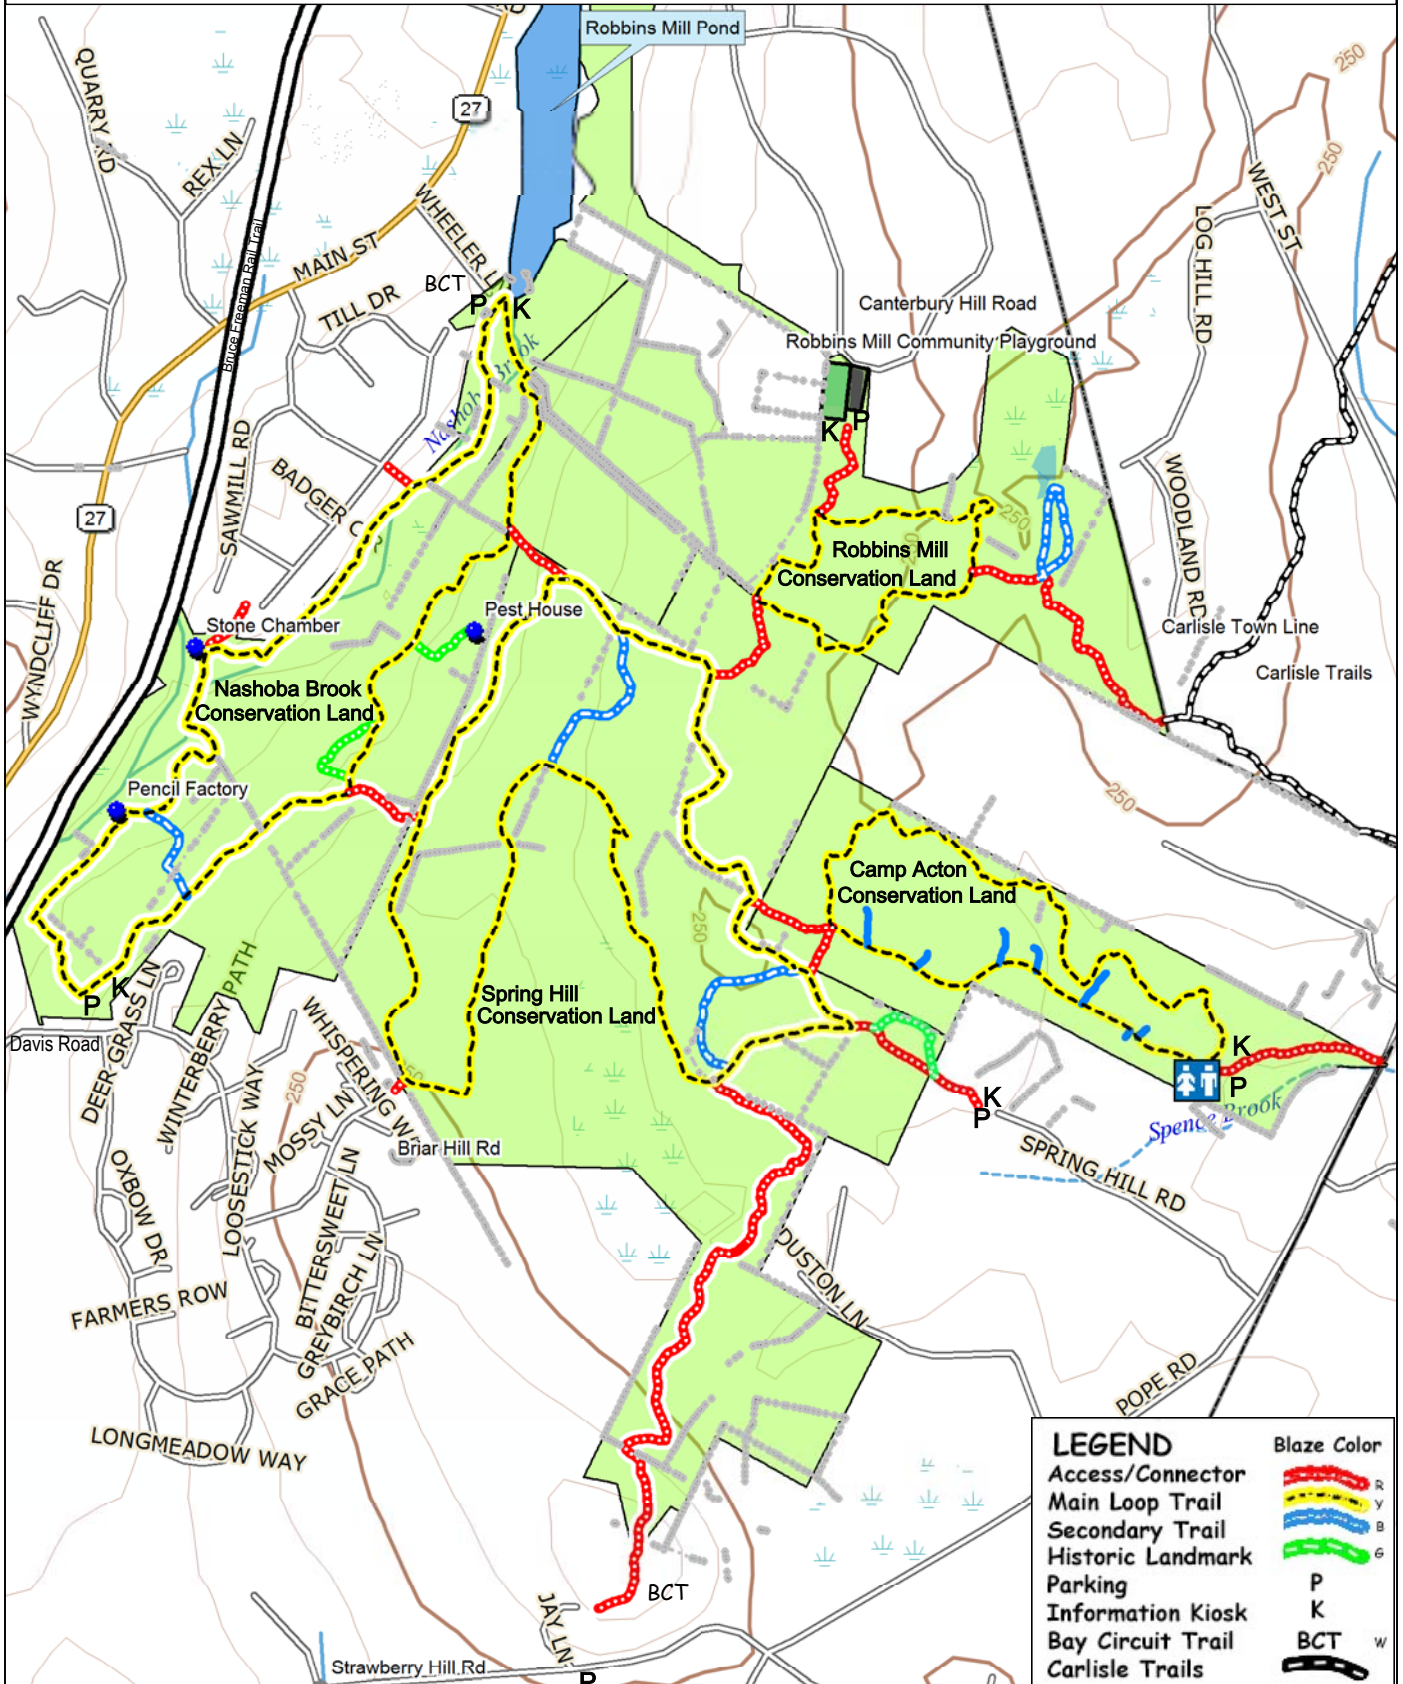

North Acton Trails

Camp Acton, Nashoba Brook, Robbins Mill, Spring Hill Conservation Lands

Data use subject to license.

© DeLorme. Topo North America™ 9.

www.delorme.com